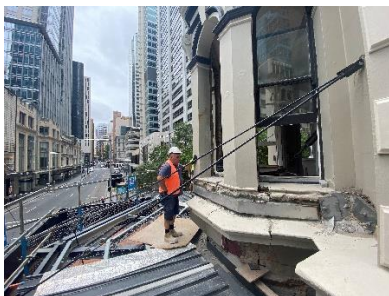

### **Scope of Works:**

- Remedial Brickwork – Rectification and replacement of old brickwork
- Brick infilling of openings
- Installation of new supporting lintels
- Helifix crack repair and strengthening
- Heritage window corbel & sill rectification
- Custom made metal flashings