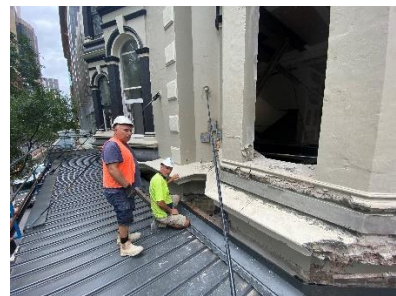

### **Scope of Works:**

- Remedial Brickwork – Rectification and replacement of old brickwork
- Brick infilling of openings
- Installation of new supporting lintels
- Helifix crack repair and strengthening
- Heritage window corbel & sill rectification
- Custom made metal flashings